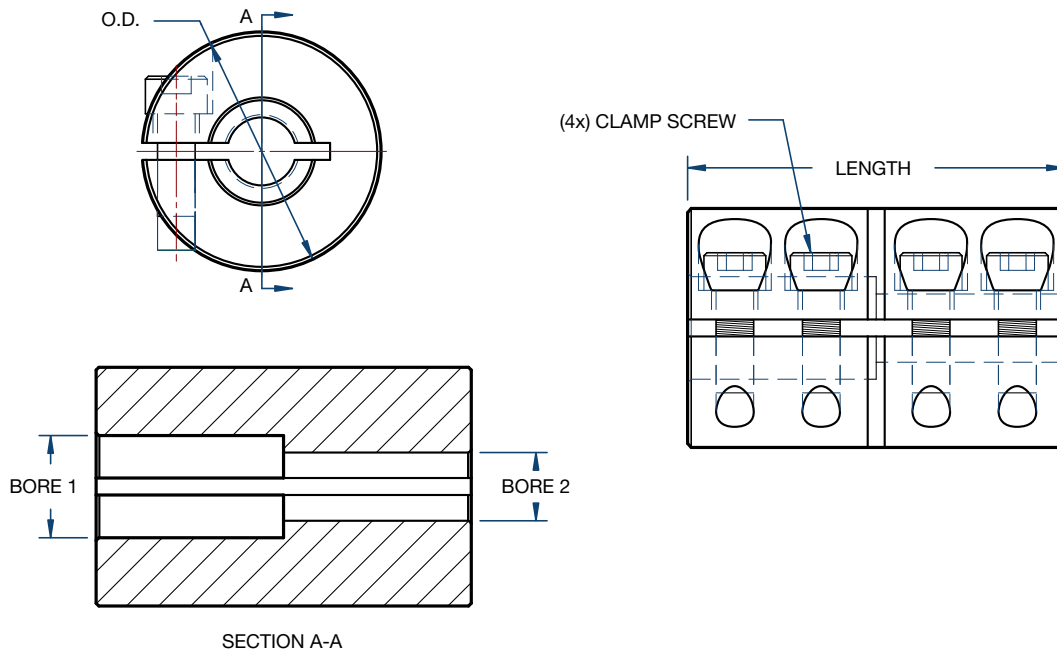

Clamping Couplings

SPLIT

Part Number	Bore 1 Size	Bore 2 Size	O.D.	Length	Clamp Screw	Approx. Weight (lbs)
CC-025-025	1/4	1/4	11/16	1-1/8	4-40 x 3/8	0.09
CC-037-025	3/8	1/4	7/8	1-3/8	6-32 x 1/2	0.17
CC-037-037	3/8	3/8	7/8	1-3/8	6-32 x 1/2	0.16
CC-050-037	1/2	3/8	1-1/8	1-3/4	8-32 x 1/2	0.38
CC-050-050	1/2	1/2	1-1/8	1-3/4	8-32 x 1/2	0.36
CC-062-050	5/8	1/2	1-5/16	2	10-32 x 1/2	0.56
CC-062-062	5/8	5/8	1-5/16	2	10-32 x 1/2	0.53
CC-075-050	3/4	1/2	1-1/2	2-1/4	1/4-28 x 5/8	0.76
CC-075-062	3/4	5/8	1-1/2	2-1/4	1/4-28 x 5/8	0.76
CC-075-075	3/4	3/4	1-1/2	2-1/4	1/4-28 x 5/8	0.76
CC-087-062	7/8	5/8	1-5/8	2-1/2	1/4-28 x 5/8	0.96
CC-087-087	7/8	7/8	1-5/8	2-1/2	1/4-28 x 5/8	0.96
CC-100-050	1	1/2	1-3/4	3	1/4-28 x 5/8	1.48
CC-100-075	1	3/4	1-3/4	3	1/4-28 x 5/8	1.25
CC-100-100	1	1	1-3/4	3	1/4-28 x 5/8	1.25
C-112-100	1-1/8	1	1-7/8	3-1/8	1/4-28 x 5/8	1.38
CC-112-112	1-1/8	1-1/8	1-7/8	3-1/8	1/4-28 x 5/8	1.38
CC-125-100	1-1/4	1	2-1/16	3-1/4	1/4-28 x 3/4	1.78
CC-125-125	1-1/4	1-1/4	2-1/16	3-1/4	1/4-28 x 3/4	1.78
CC-137-100	1-3/8	1	2-1/4	3-1/2	1/4-28 x 3/4	2.31
CC-137-137	1-3/8	1-3/8	2-1/4	3-1/2	1/4-28 x 3/4	2.31
CC-150-100	1-1/2	1	2-5/8	3-7/8	5/16-24 x 1	3.09
CC-150-150	1-1/2	1-1/2	2-5/8	3-7/8	5/16-24 x 1	3.09
CC-175-175	1-3/4	1-3/4	3-1/8	4-1/2	3/8-24 x 1	6.39
CC-200-200	2	2	3-3/8	4-7/8	3/8-24 x 1	6.69